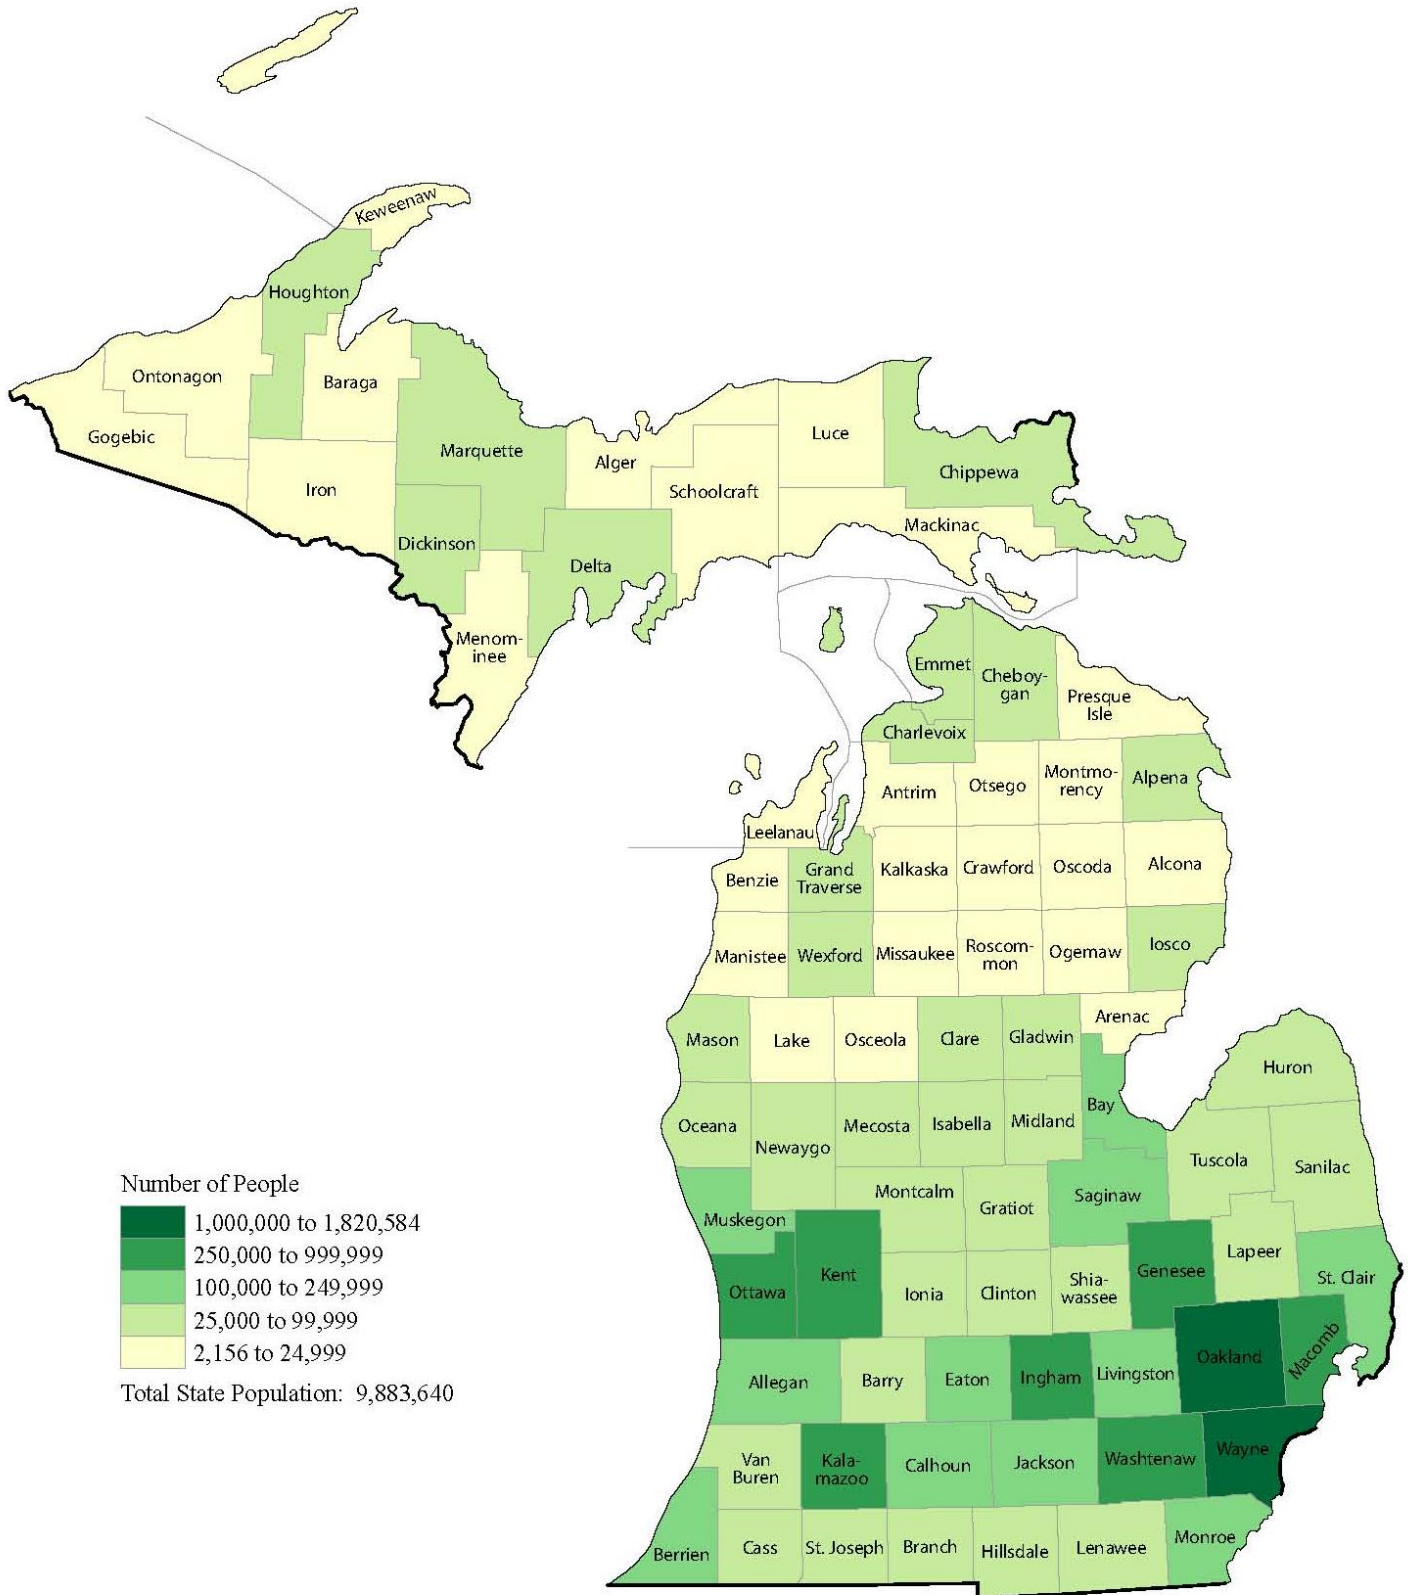

MICHIGAN - 2010 Census Results

Total Population by County

Number of People

- 1,000,000 to 1,820,584
- 250,000 to 999,999
- 100,000 to 249,999
- 25,000 to 99,999
- 2,156 to 24,999

Total State Population: 9,883,640

Source: U.S. Census Bureau, 2010 Census Redistricting Data Summary File
For more information visit www.census.gov.