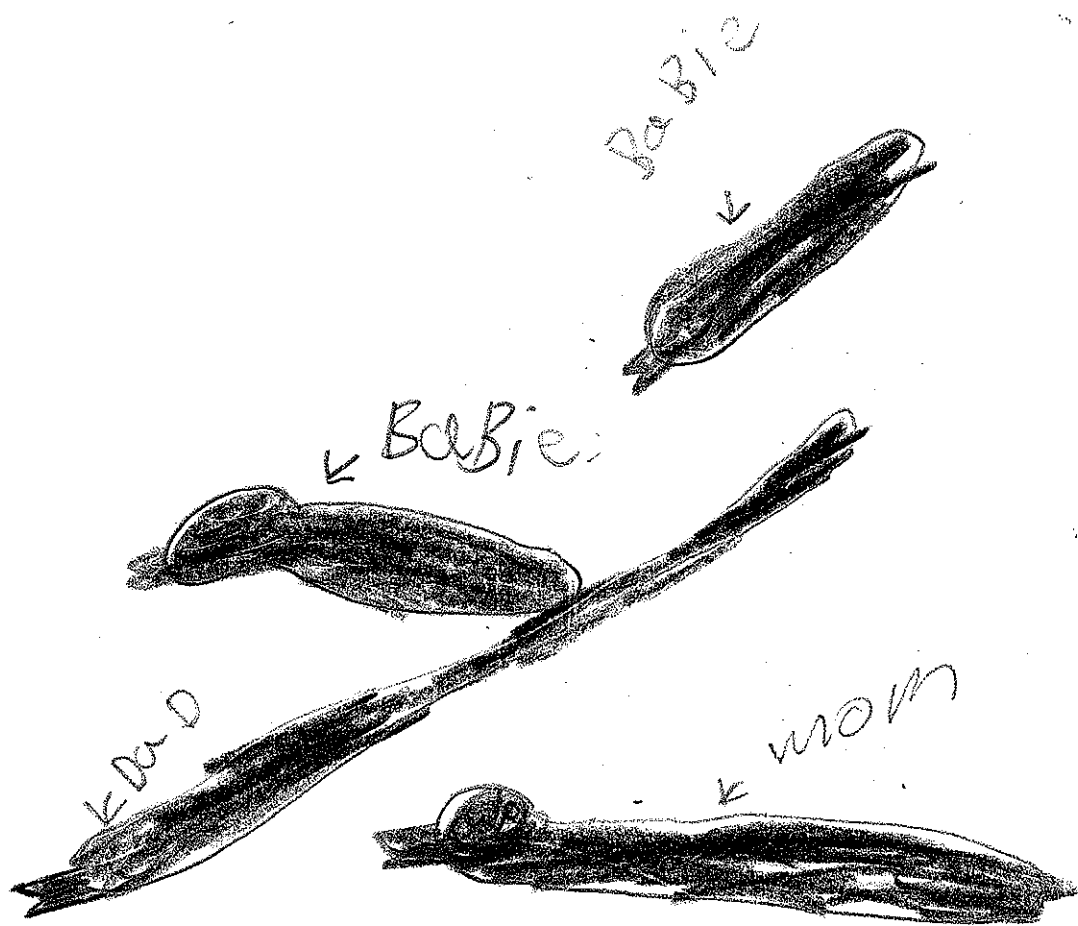

Where they live

Diagram

mouth

Venom is poision. it can kill a person with two drops. it flows down the fangs and goes in the skin. if you press behind the head it releases venom.

The head and mouth

Pistior of mom and

female mammals like to lay  
 tier eggs in damp places. in 4 to 14  
 baby eggs **PIP** their eggs. the babies  
 weigh 1 pound. they take care of  
 their self when they hatch.

Snake BABYS

fish

what they eat